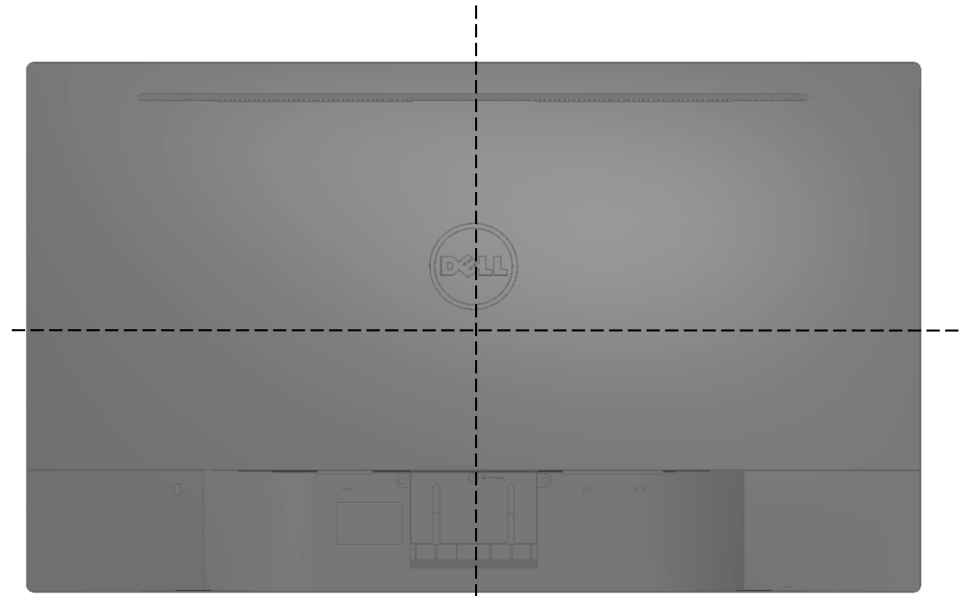

# SE2416HM Outline Dimensions

Nominal Dimensions  
Unit: mm/(inch)

Back view of Monitor without stand